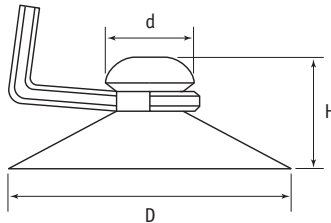

Suction Pads

PVC

- Black and white options now available

Style 3

Style	Part Number			Dimensions (mm)			Hole Dia.
	Clear	Black	White	D	H	d	
133005839	1			22.0	8.4	6.2	2.8
	1			25.0	10.0	6.2	3.5
	1			30.0	14.0	10.0	4.7
	1			35.0	12.5	11.4	4.7
	1			40.0	16.0	10.0	5.0
	1			45.0	19.6	12.5	5.0
	1			50.0	17.8	10.0	5.4
	1			55.0	22.0	14.0	6.5
	2			19.0	10.0	8.3	-
	2			22.0	8.5	7.8	-
133005316	2			30.0	11.4	11.4	-
	2			35.0	12.5	11.4	-
	2			40.0	15.2	13.5	-
	2			45.0	19.0	14.9	-
	2			50.0	18.9	15.5	-
	2			55.0	20.5	15.9	-
	2			63.0	23.3	18.0	-
	2			73.0	13.5	14.0	-
	3			22.0	8.5	7.8	-
	3			30.0	11.4	11.4	-
	3			35.0	12.5	11.4	-
	3			40.0	15.2	13.5	-
	3			42.0	15.2	13.5	-
	3			45.0	16.9	11.9	-
	3			50.0	18.9	15.5	-
	3			55.0	20.5	15.9	-
	3			63.0	23.3	18.0	-
4			42.0	18.0	12.0	-	
5			20.0	10.0	9.0	-	
5			30.0	15.0	12.6	-	
6			25.4	17.5	7.9	-	
7			46.0	20.0	15.0	4.0