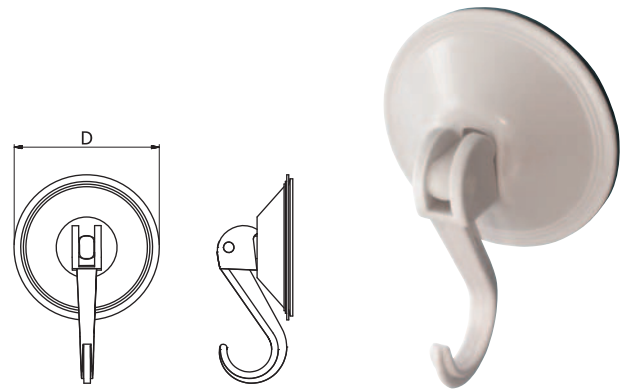

Style 6

Style 7

Style	Part Number			Dimensions (mm)			Hole Dia.
	Clear	Black	White	D	H	d	
133005839	1			22.0	8.4	6.2	2.8
	1			25.0	10.0	6.2	3.5
	1			30.0	14.0	10.0	4.7
	1			35.0	12.5	11.4	4.7
	1			40.0	16.0	10.0	5.0
	1			45.0	19.6	12.5	5.0
	1			50.0	17.8	10.0	5.4
	1			55.0	22.0	14.0	6.5
	2			19.0	10.0	8.3	-
	2			22.0	8.5	7.8	-
133005316	2			30.0	11.4	11.4	-
	2			35.0	12.5	11.4	-
	2			40.0	15.2	13.5	-
	2			45.0	19.0	14.9	-
	2			50.0	18.9	15.5	-
	2			55.0	20.5	15.9	-
	2			63.0	23.3	18.0	-
	2			73.0	13.5	14.0	-
	3			22.0	8.5	7.8	-
	3			30.0	11.4	11.4	-
	3			35.0	12.5	11.4	-
	3			40.0	15.2	13.5	-
	3			42.0	15.2	13.5	-
	3			45.0	16.9	11.9	-
	3			50.0	18.9	15.5	-
	3			55.0	20.5	15.9	-
	3			63.0	23.3	18.0	-
4			42.0	18.0	12.0	-	
5			20.0	10.0	9.0	-	
5			30.0	15.0	12.6	-	
6			25.4	17.5	7.9	-	
7			46.0	20.0	15.0	4.0	

## Suction Pads with Plastic Hook

Clear PVC

Part Number	Dimensions (mm)		
	D	H	d
	30.0	14.0	10.0
	35.0	12.5	11.4
	40.0	16.0	10.0
	50.0	17.8	10.0

## Power Suction Pads

White PP with PVC Attachment

Part Number	D (mm)
	45.0
	55.0
	73.0

## Suction Cup with Thread

PVC

- Suction pad with thread, holds print securely in place
- An ideal print fixing to windows and flat surfaces
- Thread Size - M4

Part Number	Dimensions (mm)	
	D	H
	40.0	10.0