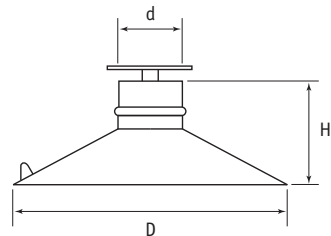

Suction Pads

PVC

- Black and white options now available

Style 4

Style	Part Number			Dimensions (mm)			Hole Dia.
	Clear	Black	White	D	H	d	
133005839	1			22.0	8.4	6.2	2.8
	1			25.0	10.0	6.2	3.5
	1			30.0	14.0	10.0	4.7
	1			35.0	12.5	11.4	4.7
	1			40.0	16.0	10.0	5.0
	1			45.0	19.6	12.5	5.0
	1			50.0	17.8	10.0	5.4
	1			55.0	22.0	14.0	6.5
	2			19.0	10.0	8.3	-
	2			22.0	8.5	7.8	-
133005316	2			30.0	11.4	11.4	-
	2			35.0	12.5	11.4	-
	2			40.0	15.2	13.5	-
	2			45.0	19.0	14.9	-
	2			50.0	18.9	15.5	-
	2			55.0	20.5	15.9	-
	2			63.0	23.3	18.0	-
	2			73.0	13.5	14.0	-
	3			22.0	8.5	7.8	-
	3			30.0	11.4	11.4	-
	3			35.0	12.5	11.4	-
	3			40.0	15.2	13.5	-
	3			42.0	15.2	13.5	-
	3			45.0	16.9	11.9	-
	3			50.0	18.9	15.5	-
	3			55.0	20.5	15.9	-
	3			63.0	23.3	18.0	-
4			42.0	18.0	12.0	-	
5			20.0	10.0	9.0	-	
5			30.0	15.0	12.6	-	
6			25.4	17.5	7.9	-	
7			46.0	20.0	15.0	4.0