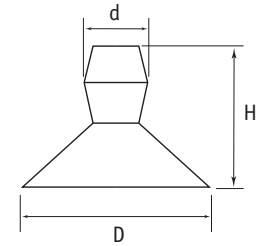

Style 6

Style 7

Style	Part Number			Dimensions (mm)			Hole Dia.
	Clear	Black	White	D	H	d	
133005839	1			22.0	8.4	6.2	2.8
	1			25.0	10.0	6.2	3.5
	1			30.0	14.0	10.0	4.7
	1			35.0	12.5	11.4	4.7
	1			40.0	16.0	10.0	5.0
	1			45.0	19.6	12.5	5.0
	1			50.0	17.8	10.0	5.4
	1			55.0	22.0	14.0	6.5
	2			19.0	10.0	8.3	-
	2			22.0	8.5	7.8	-
133005316	2			30.0	11.4	11.4	-
	2			35.0	12.5	11.4	-
	2			40.0	15.2	13.5	-
	2			45.0	19.0	14.9	-
	2			50.0	18.9	15.5	-
	2			55.0	20.5	15.9	-
	2			63.0	23.3	18.0	-
	2			73.0	13.5	14.0	-
	3			22.0	8.5	7.8	-
	3			30.0	11.4	11.4	-
	3			35.0	12.5	11.4	-
	3			40.0	15.2	13.5	-
	3			42.0	15.2	13.5	-
	3			45.0	16.9	11.9	-
	3			50.0	18.9	15.5	-
	3			55.0	20.5	15.9	-
	3			63.0	23.3	18.0	-
4			42.0	18.0	12.0	-	
5			20.0	10.0	9.0	-	
5			30.0	15.0	12.6	-	
6			25.4	17.5	7.9	-	
7			46.0	20.0	15.0	4.0	

## Suction Pads with Plastic Hook

Clear PVC

Part Number	Dimensions (mm)		
	D	H	d
	30.0	14.0	10.0
	35.0	12.5	11.4
	40.0	16.0	10.0
	50.0	17.8	10.0

## Power Suction Pads

White PP with PVC Attachment

Part Number	D (mm)
	45.0
	55.0
	73.0

## Suction Cup with Thread

PVC

- Suction pad with thread, holds print securely in place
- An ideal print fixing to windows and flat surfaces
- Thread Size - M4

Part Number	Dimensions (mm)	
	D	H
	40.0	10.0