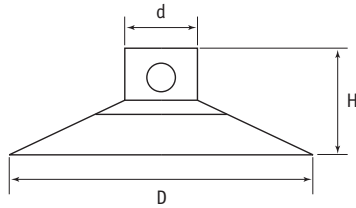

Suction Pads

PVC

- Black and white options now available

Style 1