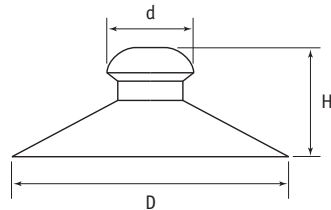

Suction Pads

PVC

- Black and white options now available

Style 2

Style	Part Number			Dimensions (mm)			Hole Dia.
	Clear	Black	White	D	H	d	
133005839	1			22.0	8.4	6.2	2.8
	1			25.0	10.0	6.2	3.5
	1			30.0	14.0	10.0	4.7
	1			35.0	12.5	11.4	4.7
	1			40.0	16.0	10.0	5.0
	1			45.0	19.6	12.5	5.0
	1			50.0	17.8	10.0	5.4
	1			55.0	22.0	14.0	6.5
	2			19.0	10.0	8.3	-
	2			22.0	8.5	7.8	-
133005316	2			30.0	11.4	11.4	-
	2			35.0	12.5	11.4	-
	2			40.0	15.2	13.5	-
	2			45.0	19.0	14.9	-
	2			50.0	18.9	15.5	-
	2			55.0	20.5	15.9	-
	2			63.0	23.3	18.0	-
	2			73.0	13.5	14.0	-
	3			22.0	8.5	7.8	-
	3			30.0	11.4	11.4	-
	3			35.0	12.5	11.4	-
	3			40.0	15.2	13.5	-
	3			42.0	15.2	13.5	-
	3			45.0	16.9	11.9	-
	3			50.0	18.9	15.5	-
	3			55.0	20.5	15.9	-
	3			63.0	23.3	18.0	-
4			42.0	18.0	12.0	-	
5			20.0	10.0	9.0	-	
5			30.0	15.0	12.6	-	
6			25.4	17.5	7.9	-	
7			46.0	20.0	15.0	4.0