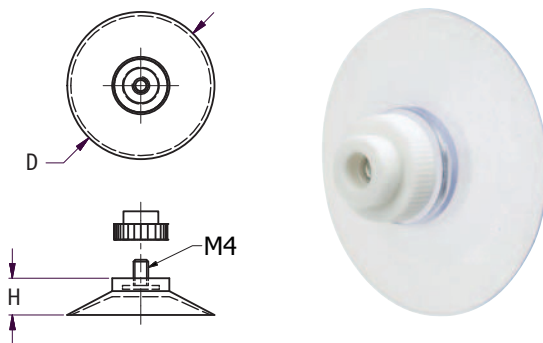

Style 6

Style 7

Style	Part Number			Dimensions (mm)			Hole Dia.
	Clear	Black	White	D	H	d	
133005839	1			22.0	8.4	6.2	2.8
	1			25.0	10.0	6.2	3.5
	1			30.0	14.0	10.0	4.7
	1			35.0	12.5	11.4	4.7
	1			40.0	16.0	10.0	5.0
	1			45.0	19.6	12.5	5.0
	1			50.0	17.8	10.0	5.4
	1			55.0	22.0	14.0	6.5
	2			19.0	10.0	8.3	-
	2			22.0	8.5	7.8	-
133005316	2			30.0	11.4	11.4	-
	2			35.0	12.5	11.4	-
	2			40.0	15.2	13.5	-
	2			45.0	19.0	14.9	-
	2			50.0	18.9	15.5	-
	2			55.0	20.5	15.9	-
	2			63.0	23.3	18.0	-
	2			73.0	13.5	14.0	-
	3			22.0	8.5	7.8	-
	3			30.0	11.4	11.4	-
	3			35.0	12.5	11.4	-
	3			40.0	15.2	13.5	-
	3			42.0	15.2	13.5	-
	3			45.0	16.9	11.9	-
	3			50.0	18.9	15.5	-
	3			55.0	20.5	15.9	-
	3			63.0	23.3	18.0	-
4			42.0	18.0	12.0	-	
5			20.0	10.0	9.0	-	
5			30.0	15.0	12.6	-	
6			25.4	17.5	7.9	-	
7			46.0	20.0	15.0	4.0	

## Suction Pads with Plastic Hook

Clear PVC

Part Number	Dimensions (mm)		
	D	H	d
	30.0	14.0	10.0
	35.0	12.5	11.4
	40.0	16.0	10.0
	50.0	17.8	10.0

## Power Suction Pads

White PP with PVC Attachment

Part Number	D (mm)
	45.0
	55.0
	73.0

## Suction Cup with Thread

PVC

- Suction pad with thread, holds print securely in place
- An ideal print fixing to windows and flat surfaces
- Thread Size - M4

Part Number	Dimensions (mm)	
	D	H
	40.0	10.0