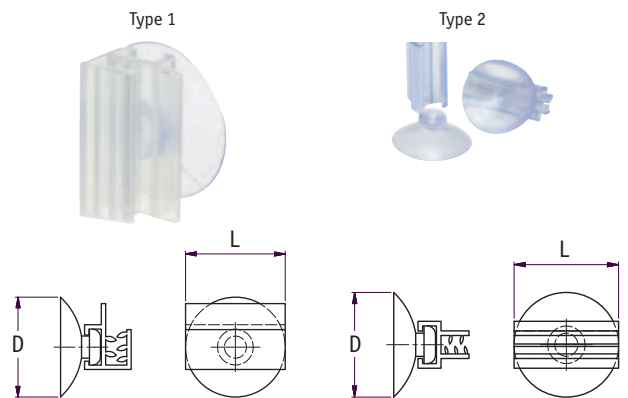

Style 6

Style 7

Style	Part Number			Dimensions (mm)			Hole Dia.
	Clear	Black	White	D	H	d	
133005839	1			22.0	8.4	6.2	2.8
	1			25.0	10.0	6.2	3.5
	1			30.0	14.0	10.0	4.7
	1			35.0	12.5	11.4	4.7
	1			40.0	16.0	10.0	5.0
	1			45.0	19.6	12.5	5.0
	1			50.0	17.8	10.0	5.4
	1			55.0	22.0	14.0	6.5
	2			19.0	10.0	8.3	-
	2			22.0	8.5	7.8	-
133005316	2			30.0	11.4	11.4	-
	2			35.0	12.5	11.4	-
	2			40.0	15.2	13.5	-
	2			45.0	19.0	14.9	-
	2			50.0	18.9	15.5	-
	2			55.0	20.5	15.9	-
	2			63.0	23.3	18.0	-
	2			73.0	13.5	14.0	-
	3			22.0	8.5	7.8	-
	3			30.0	11.4	11.4	-
	3			35.0	12.5	11.4	-
	3			40.0	15.2	13.5	-
	3			42.0	15.2	13.5	-
	3			45.0	16.9	11.9	-
	3			50.0	18.9	15.5	-
	3			55.0	20.5	15.9	-
	3			63.0	23.3	18.0	-
4			42.0	18.0	12.0	-	
5			20.0	10.0	9.0	-	
5			30.0	15.0	12.6	-	
6			25.4	17.5	7.9	-	
7			46.0	20.0	15.0	4.0	

## Power Suction Pads

White PP with PVC Attachment

Part Number	D (mm)
	45.0
	55.0
	73.0

## Suction Cup with Thread

PVC

- Suction pad with thread, holds print securely in place
- An ideal print fixing to windows and flat surfaces
- Thread Size - M4

Part Number	Dimensions (mm)	
	D	H
	40.0	10.0

## Suction Pad with Ticket Fixing

PVC

- Holds print thickness of 0.5-2mm
- Type 1 with flat sign fixing
- Type 2 with horizontal sign fixing

Part Number	Type	Dimensions (mm)	
		D	L
	1	25.0	25.0
	2	25.0	25.0