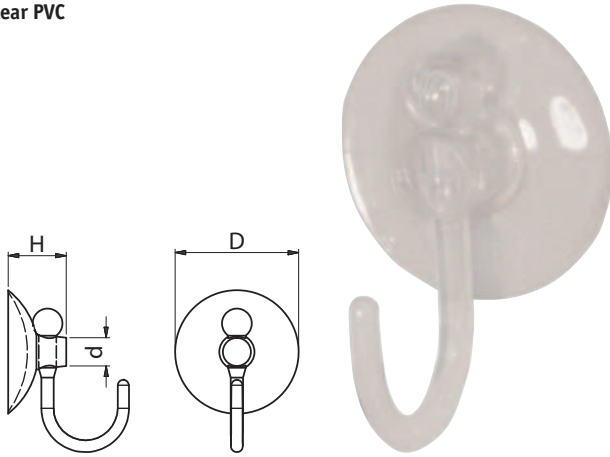

Style 6

Style 7

Style	Part Number			Dimensions (mm)			Hole Dia.
	Clear	Black	White	D	H	d	
133005839	1			22.0	8.4	6.2	2.8
	1			25.0	10.0	6.2	3.5
	1			30.0	14.0	10.0	4.7
	1			35.0	12.5	11.4	4.7
	1			40.0	16.0	10.0	5.0
	1			45.0	19.6	12.5	5.0
	1			50.0	17.8	10.0	5.4
	1			55.0	22.0	14.0	6.5
	2			19.0	10.0	8.3	-
	2			22.0	8.5	7.8	-
133005316	2			30.0	11.4	11.4	-
	2			35.0	12.5	11.4	-
	2			40.0	15.2	13.5	-
	2			45.0	19.0	14.9	-
	2			50.0	18.9	15.5	-
	2			55.0	20.5	15.9	-
	2			63.0	23.3	18.0	-
	2			73.0	13.5	14.0	-
	3			22.0	8.5	7.8	-
	3			30.0	11.4	11.4	-
	3			35.0	12.5	11.4	-
	3			40.0	15.2	13.5	-
	3			42.0	15.2	13.5	-
	3			45.0	16.9	11.9	-
	3			50.0	18.9	15.5	-
	3			55.0	20.5	15.9	-
	3			63.0	23.3	18.0	-
4			42.0	18.0	12.0	-	
5			20.0	10.0	9.0	-	
5			30.0	15.0	12.6	-	
6			25.4	17.5	7.9	-	
7			46.0	20.0	15.0	4.0	

## Suction Pads with Plastic Hook

Clear PVC

Part Number	Dimensions (mm)		
	D	H	d
	30.0	14.0	10.0
	35.0	12.5	11.4
	40.0	16.0	10.0
	50.0	17.8	10.0

## Power Suction Pads

White PP with PVC Attachment

Part Number	D (mm)
	45.0
	55.0
	73.0

## Suction Cup with Thread

PVC

- Suction pad with thread, holds print securely in place
- An ideal print fixing to windows and flat surfaces
- Thread Size - M4

Part Number	Dimensions (mm)	
	D	H
	40.0	10.0