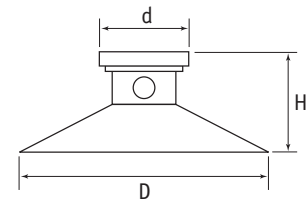

Style 6

Style 7

Style	Part Number			Dimensions (mm)			Hole Dia.
	Clear	Black	White	D	H	d	
133005839	1			22.0	8.4	6.2	2.8
	1			25.0	10.0	6.2	3.5
	1			30.0	14.0	10.0	4.7
	1			35.0	12.5	11.4	4.7
	1			40.0	16.0	10.0	5.0
	1			45.0	19.6	12.5	5.0
	1			50.0	17.8	10.0	5.4
	1			55.0	22.0	14.0	6.5
	2			19.0	10.0	8.3	-
	2			22.0	8.5	7.8	-
133005316	2			30.0	11.4	11.4	-
	2			35.0	12.5	11.4	-
	2			40.0	15.2	13.5	-
	2			45.0	19.0	14.9	-
	2			50.0	18.9	15.5	-
	2			55.0	20.5	15.9	-
	2			63.0	23.3	18.0	-
	2			73.0	13.5	14.0	-
	3			22.0	8.5	7.8	-
	3			30.0	11.4	11.4	-
	3			35.0	12.5	11.4	-
	3			40.0	15.2	13.5	-
	3			42.0	15.2	13.5	-
	3			45.0	16.9	11.9	-
	3			50.0	18.9	15.5	-
	3			55.0	20.5	15.9	-
	3			63.0	23.3	18.0	-
4			42.0	18.0	12.0	-	
5			20.0	10.0	9.0	-	
5			30.0	15.0	12.6	-	
6			25.4	17.5	7.9	-	
7			46.0	20.0	15.0	4.0	

## Suction Pads with Plastic Hook

Clear PVC

Part Number	Dimensions (mm)		
	D	H	d
	30.0	14.0	10.0
	35.0	12.5	11.4
	40.0	16.0	10.0
	50.0	17.8	10.0

## Power Suction Pads

White PP with PVC Attachment

Part Number	D (mm)
	45.0
	55.0
	73.0

## Suction Cup with Thread

PVC

- Suction pad with thread, holds print securely in place
- An ideal print fixing to windows and flat surfaces
- Thread Size - M4

Part Number	Dimensions (mm)	
	D	H
	40.0	10.0