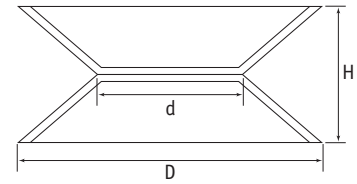

Suction Pads

PVC

- Black and white options now available

Style 5

Style	Part Number			Dimensions (mm)			Hole Dia.
	Clear	Black	White	D	H	d	
133005839	1			22.0	8.4	6.2	2.8
	1			25.0	10.0	6.2	3.5
	1			30.0	14.0	10.0	4.7
	1			35.0	12.5	11.4	4.7
	1			40.0	16.0	10.0	5.0
	1			45.0	19.6	12.5	5.0
	1			50.0	17.8	10.0	5.4
	1			55.0	22.0	14.0	6.5
	2			19.0	10.0	8.3	-
	2			22.0	8.5	7.8	-
133005316	2			30.0	11.4	11.4	-
	2			35.0	12.5	11.4	-
	2			40.0	15.2	13.5	-
	2			45.0	19.0	14.9	-
	2			50.0	18.9	15.5	-
	2			55.0	20.5	15.9	-
	2			63.0	23.3	18.0	-
	2			73.0	13.5	14.0	-
	3			22.0	8.5	7.8	-
	3			30.0	11.4	11.4	-
	3			35.0	12.5	11.4	-
	3			40.0	15.2	13.5	-
	3			42.0	15.2	13.5	-
	3			45.0	16.9	11.9	-
	3			50.0	18.9	15.5	-
	3			55.0	20.5	15.9	-
	3			63.0	23.3	18.0	-
4			42.0	18.0	12.0	-	
5			20.0	10.0	9.0	-	
5			30.0	15.0	12.6	-	
6			25.4	17.5	7.9	-	
7			46.0	20.0	15.0	4.0